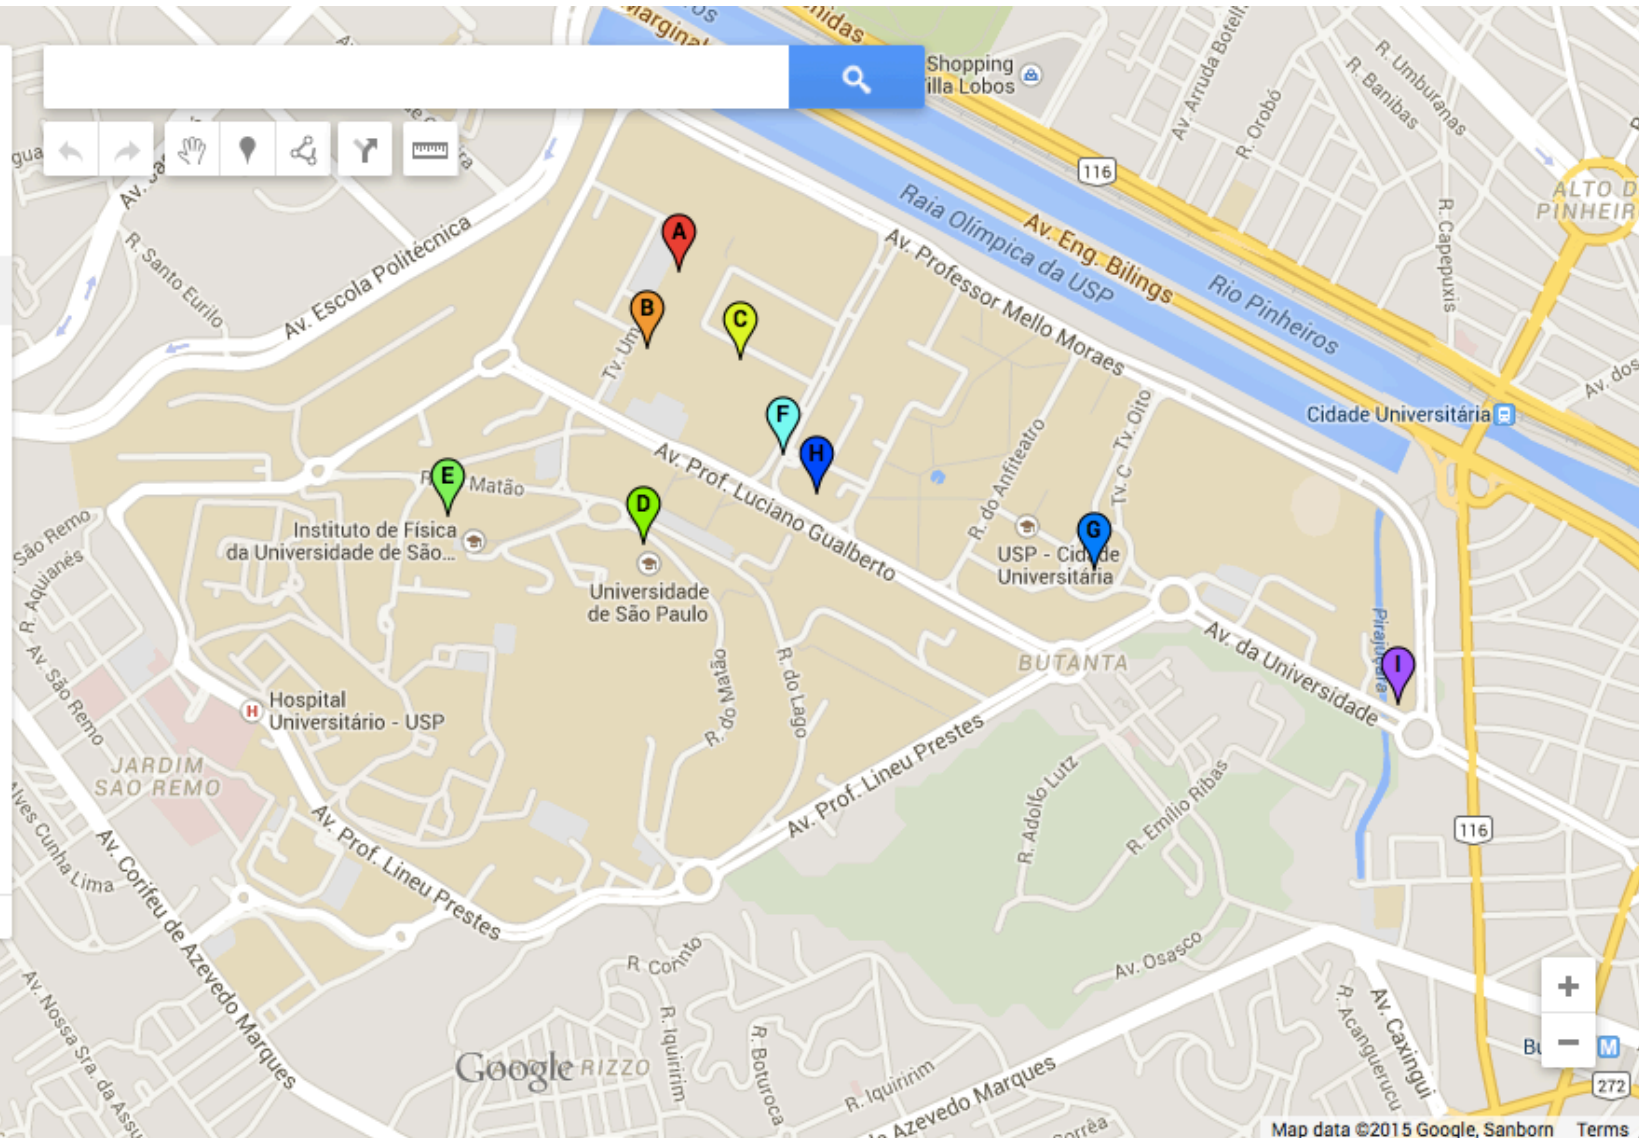

## Campus Map - University of Sao Pa...

USP Campus at Sao Paulo city

All changes saved in Drive

 Add layer  Share

Important Places - EBICC

 Sequence of color and letters

-  Main Auditorium - POLI USP
-  Amphitheater - Electrical Eng...
-  Sweden Restaurant
-  University Club Restaurant
-  Students Restaurant - Physi...
-  Taxi terminal - Bank plaza
-  Taxi terminal - central
-  Bank plaza
-  Information Center

Base map

Search bar with a magnifying glass icon and navigation icons (back, forward, hand, location, share, print, layers).

Google